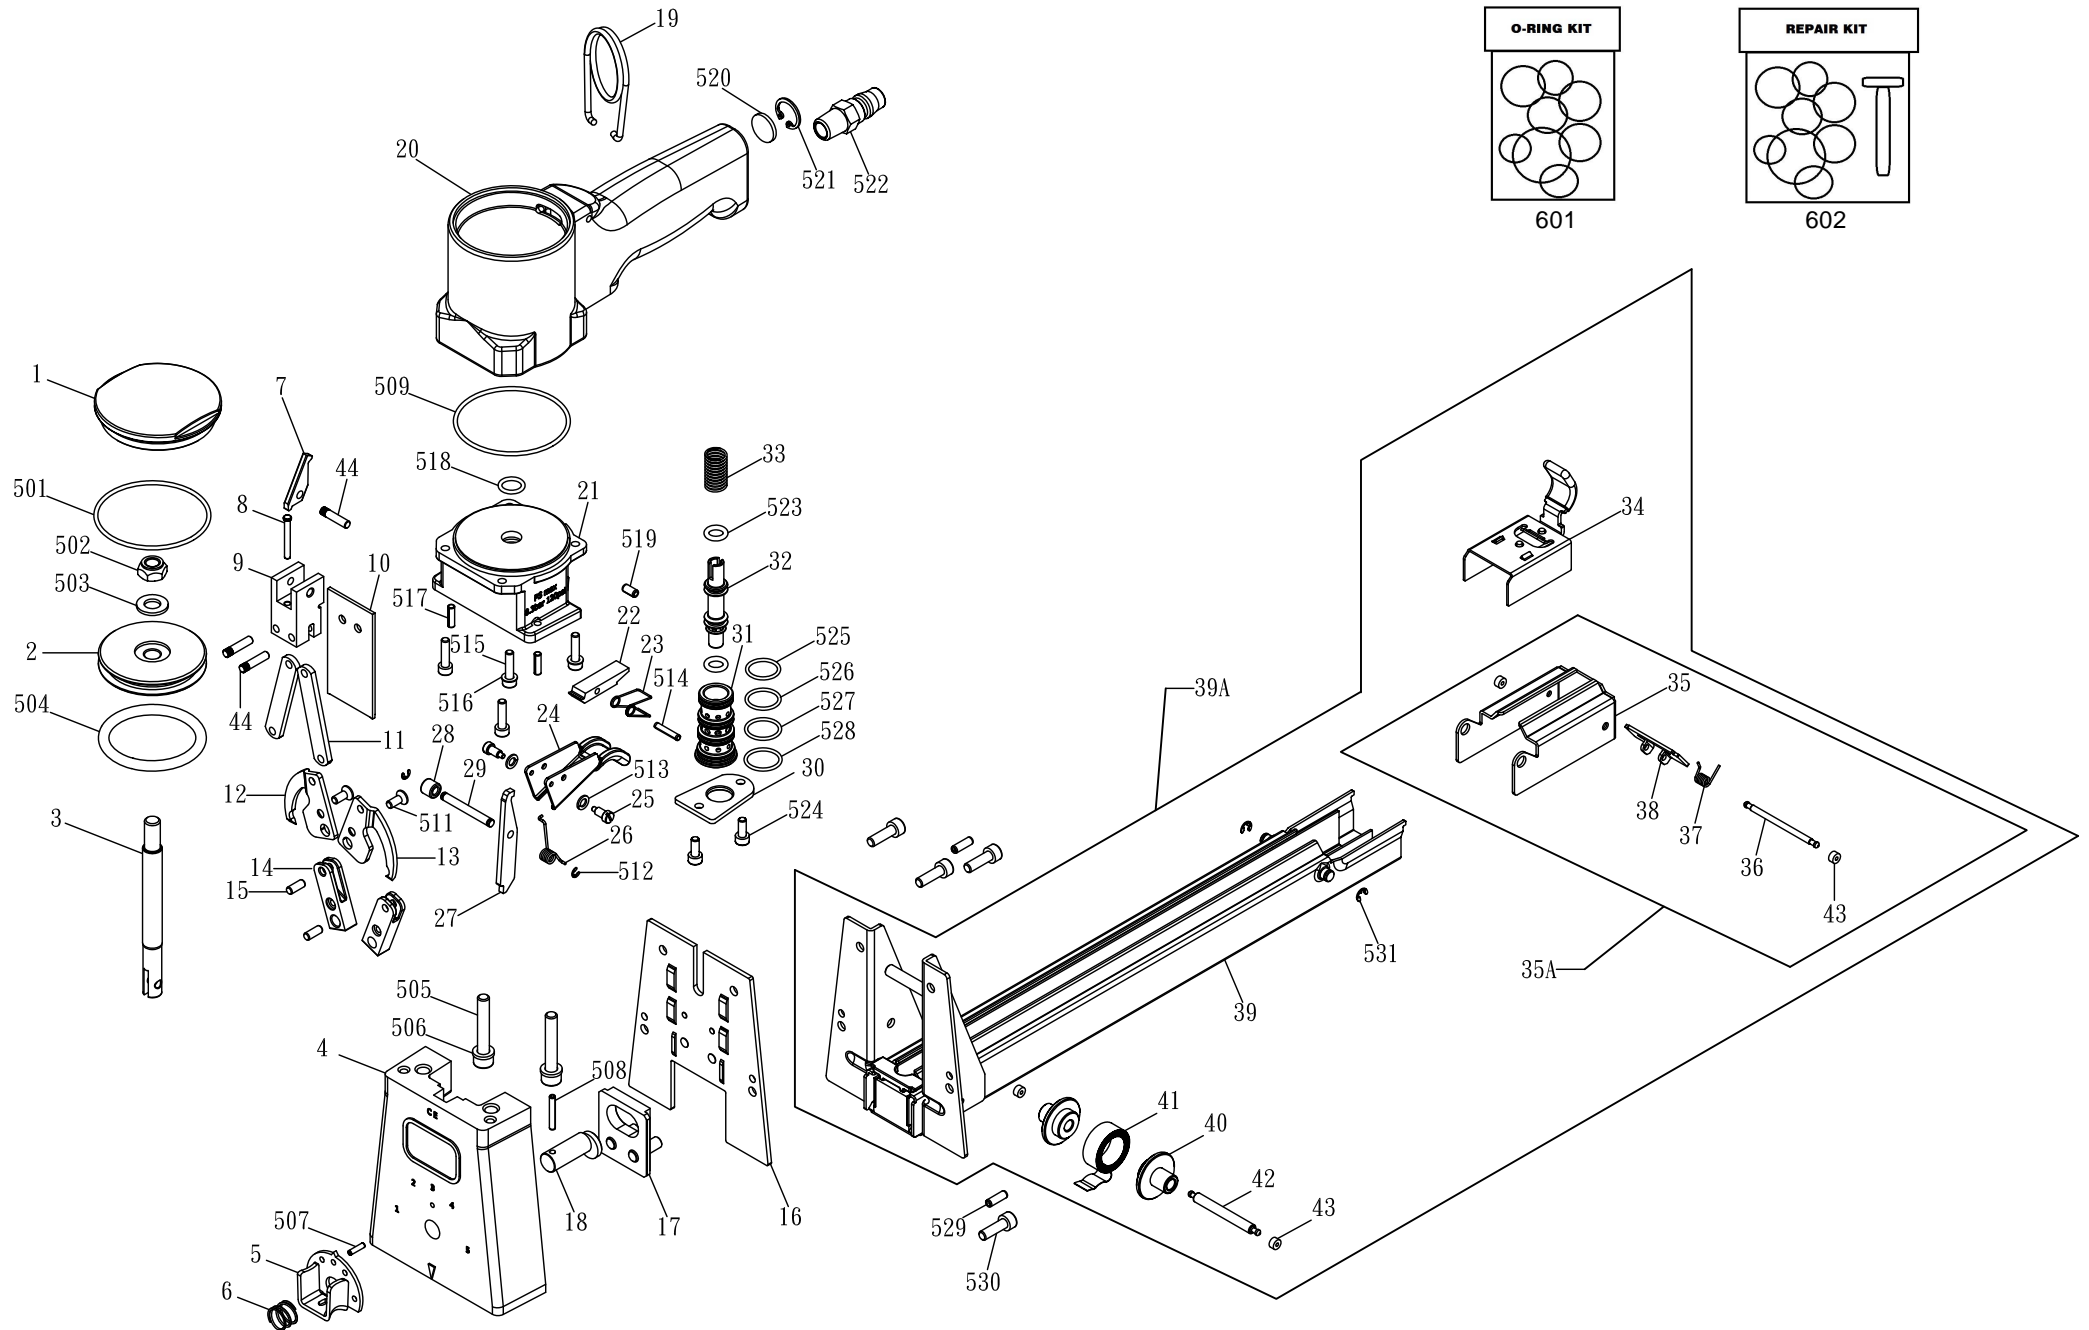

MODEL : KP-561C-15PN, KP-561C-18PN

PARTS LIST (KP-561C-15PN)

***WHEN ORDERING SPARE PARTS, PLEASE STATE ITEM No, PART NO. AND DESCRIPTION.**

| ITEM | PART NO | DESCRIPTION | QTY | ITEM | PART NO | DESCRIPTION | QTY | ITEM | PART NO | DESCRIPTION | QTY |
|------|----------|--------------------|-----|------|----------|----------------------------|-----|------|----------------|--------------------|-----|
| 001 | 94000101 | CAP | 1 | 035 | 94003501 | BRACKET | 1 | 524 | 91005801 | HEX. SOC. HD. BOLT | 2 |
| 002 | 94000201 | PISTON | 1 | 035A | 94006601 | BRACKET ASM. | 1 | 525 | 91006101 | O-RING** | 1 |
| 003 | 94000301 | PISTON ROD | 1 | 036 | 94003601 | ROD | 1 | 526 | 91006201 | O-RING** | 1 |
| 004 | 94000401 | LOWER BODY | 1 | 037 | 94003701 | SPRING | 1 | 527 | 91006301 | O-RING** | 1 |
| 005 | 94000501 | DEPTH CONTROL KNOB | 1 | 038 | 94003801 | SPRING LATCH | 1 | 528 | 91006401 | O-RING** | 1 |
| 006 | 94000601 | SPRING | 1 | 039 | 94003901 | RAIL | 1 | 529 | 94006301 | TENSION PIN | 2 |
| 007 | 94000701 | RELEASE LATCH | 1 | 039A | 94006701 | MAGAZINE ASM. | 1 | 530 | 94006401 | HEX. SOC. HD. BLOT | 4 |
| 008 | 94000801 | TRIGGER VALVE STEM | 1 | 040 | 94004001 | ROLLER | 2 | 531 | 94006501 | E-RING | 2 |
| 009 | 94000901 | CONNECTING BLOCK | 1 | 041 | 94004101 | FEED SPRING | 1 | 601 | ORL9400075021 | O-RING KIT | 1 |
| 010 | 94001001 | DRIVER | 1 | 042 | 94004201 | STEPPED PIN | 1 | 602 | ORDL9400075021 | REPAIR KIT | 1 |
| 011 | 94001101 | LINK | 2 | 043 | 94004301 | RUBBER WASHER | 4 | | | | |
| 012 | 94001201 | RIGHT TEETH | 1 | 044 | 94004401 | ROD | 3 | | | | |
| 013 | 94001301 | LEFT TEETH | 1 | 501 | 94004501 | O-RING | 1 | | | | |
| 014 | 94001401 | TEETH SEAT | 2 | 502 | 94004601 | LOCK NUT | 1 | | | | |
| 015 | 94001501 | ROD | 2 | 503 | 94004701 | WASHER | 1 | | | | |
| 016 | 94001601 | FRONT PLATE | 1 | 504 | 94004801 | O-RING | 1 | | | | |
| 017 | 94001701 | DRIVER GUIDE UNIT | 1 | 505 | 94004901 | HEX. SOC. HD. BLOT | 2 | | | | |
| 018 | 94001801 | ROD | 1 | 506 | 92702401 | WASHER | 2 | | | | |
| 019 | 94001901 | HOOK | 1 | 507 | 94005001 | SPRING PIN | 1 | | | | |
| 020 | 94002001 | BODY | 1 | 508 | 91005601 | SPRING PIN | 1 | | | | |
| 021 | 94002101 | CYLINDER CHASSIS | 1 | 509 | 94005101 | O-RING | 1 | | | | |
| 022 | 94002201 | VALVE STEM TOGGLE | 1 | 511 | 94005201 | HEX. SOC. FLAT COUNTER SNK | 2 | | | | |
| 023 | 94002301 | SPRING | 1 | 512 | 94005301 | E-RING | 2 | | | | |
| 024 | 94002401 | TRIGGER | 1 | 513 | 91005001 | SPRING WASHER | 2 | | | | |
| 025 | 94002501 | TRIGGER SCREW | 2 | 514 | 94005401 | SPRING PIN | 1 | | | | |
| 026 | 94002601 | SPRING | 1 | 515 | 94005501 | HEX. SOC. HD. BLOT | 4 | | | | |
| 027 | 94002701 | TOGGLE LATCH | 1 | 516 | 94005601 | WASHER | 4 | | | | |
| 028 | 94002801 | BUSHING | 1 | 517 | 94005701 | SPRING PIN | 1 | | | | |
| 029 | 94002901 | ROD | 1 | 518 | 94005801 | O-RING | 1 | | | | |
| 030 | 94003001 | TRIGGER PLATE | 1 | 519 | 94005901 | SPRING PIN | 1 | | | | |
| 031 | 94003101 | TUBE | 1 | 520 | 94006001 | SILENCER | 1 | | | | |
| 032 | 94003201 | VALVE | 1 | 521 | 94006101 | C-RING | 1 | | | | |
| 033 | 94003301 | SPRING | 1 | 522 | 91000801 | AIR PLUG | 1 | | | | |
| 034 | 94003401 | PUSHER UNIT | 1 | 523 | 94006201 | O-RING | 2 | | | | |